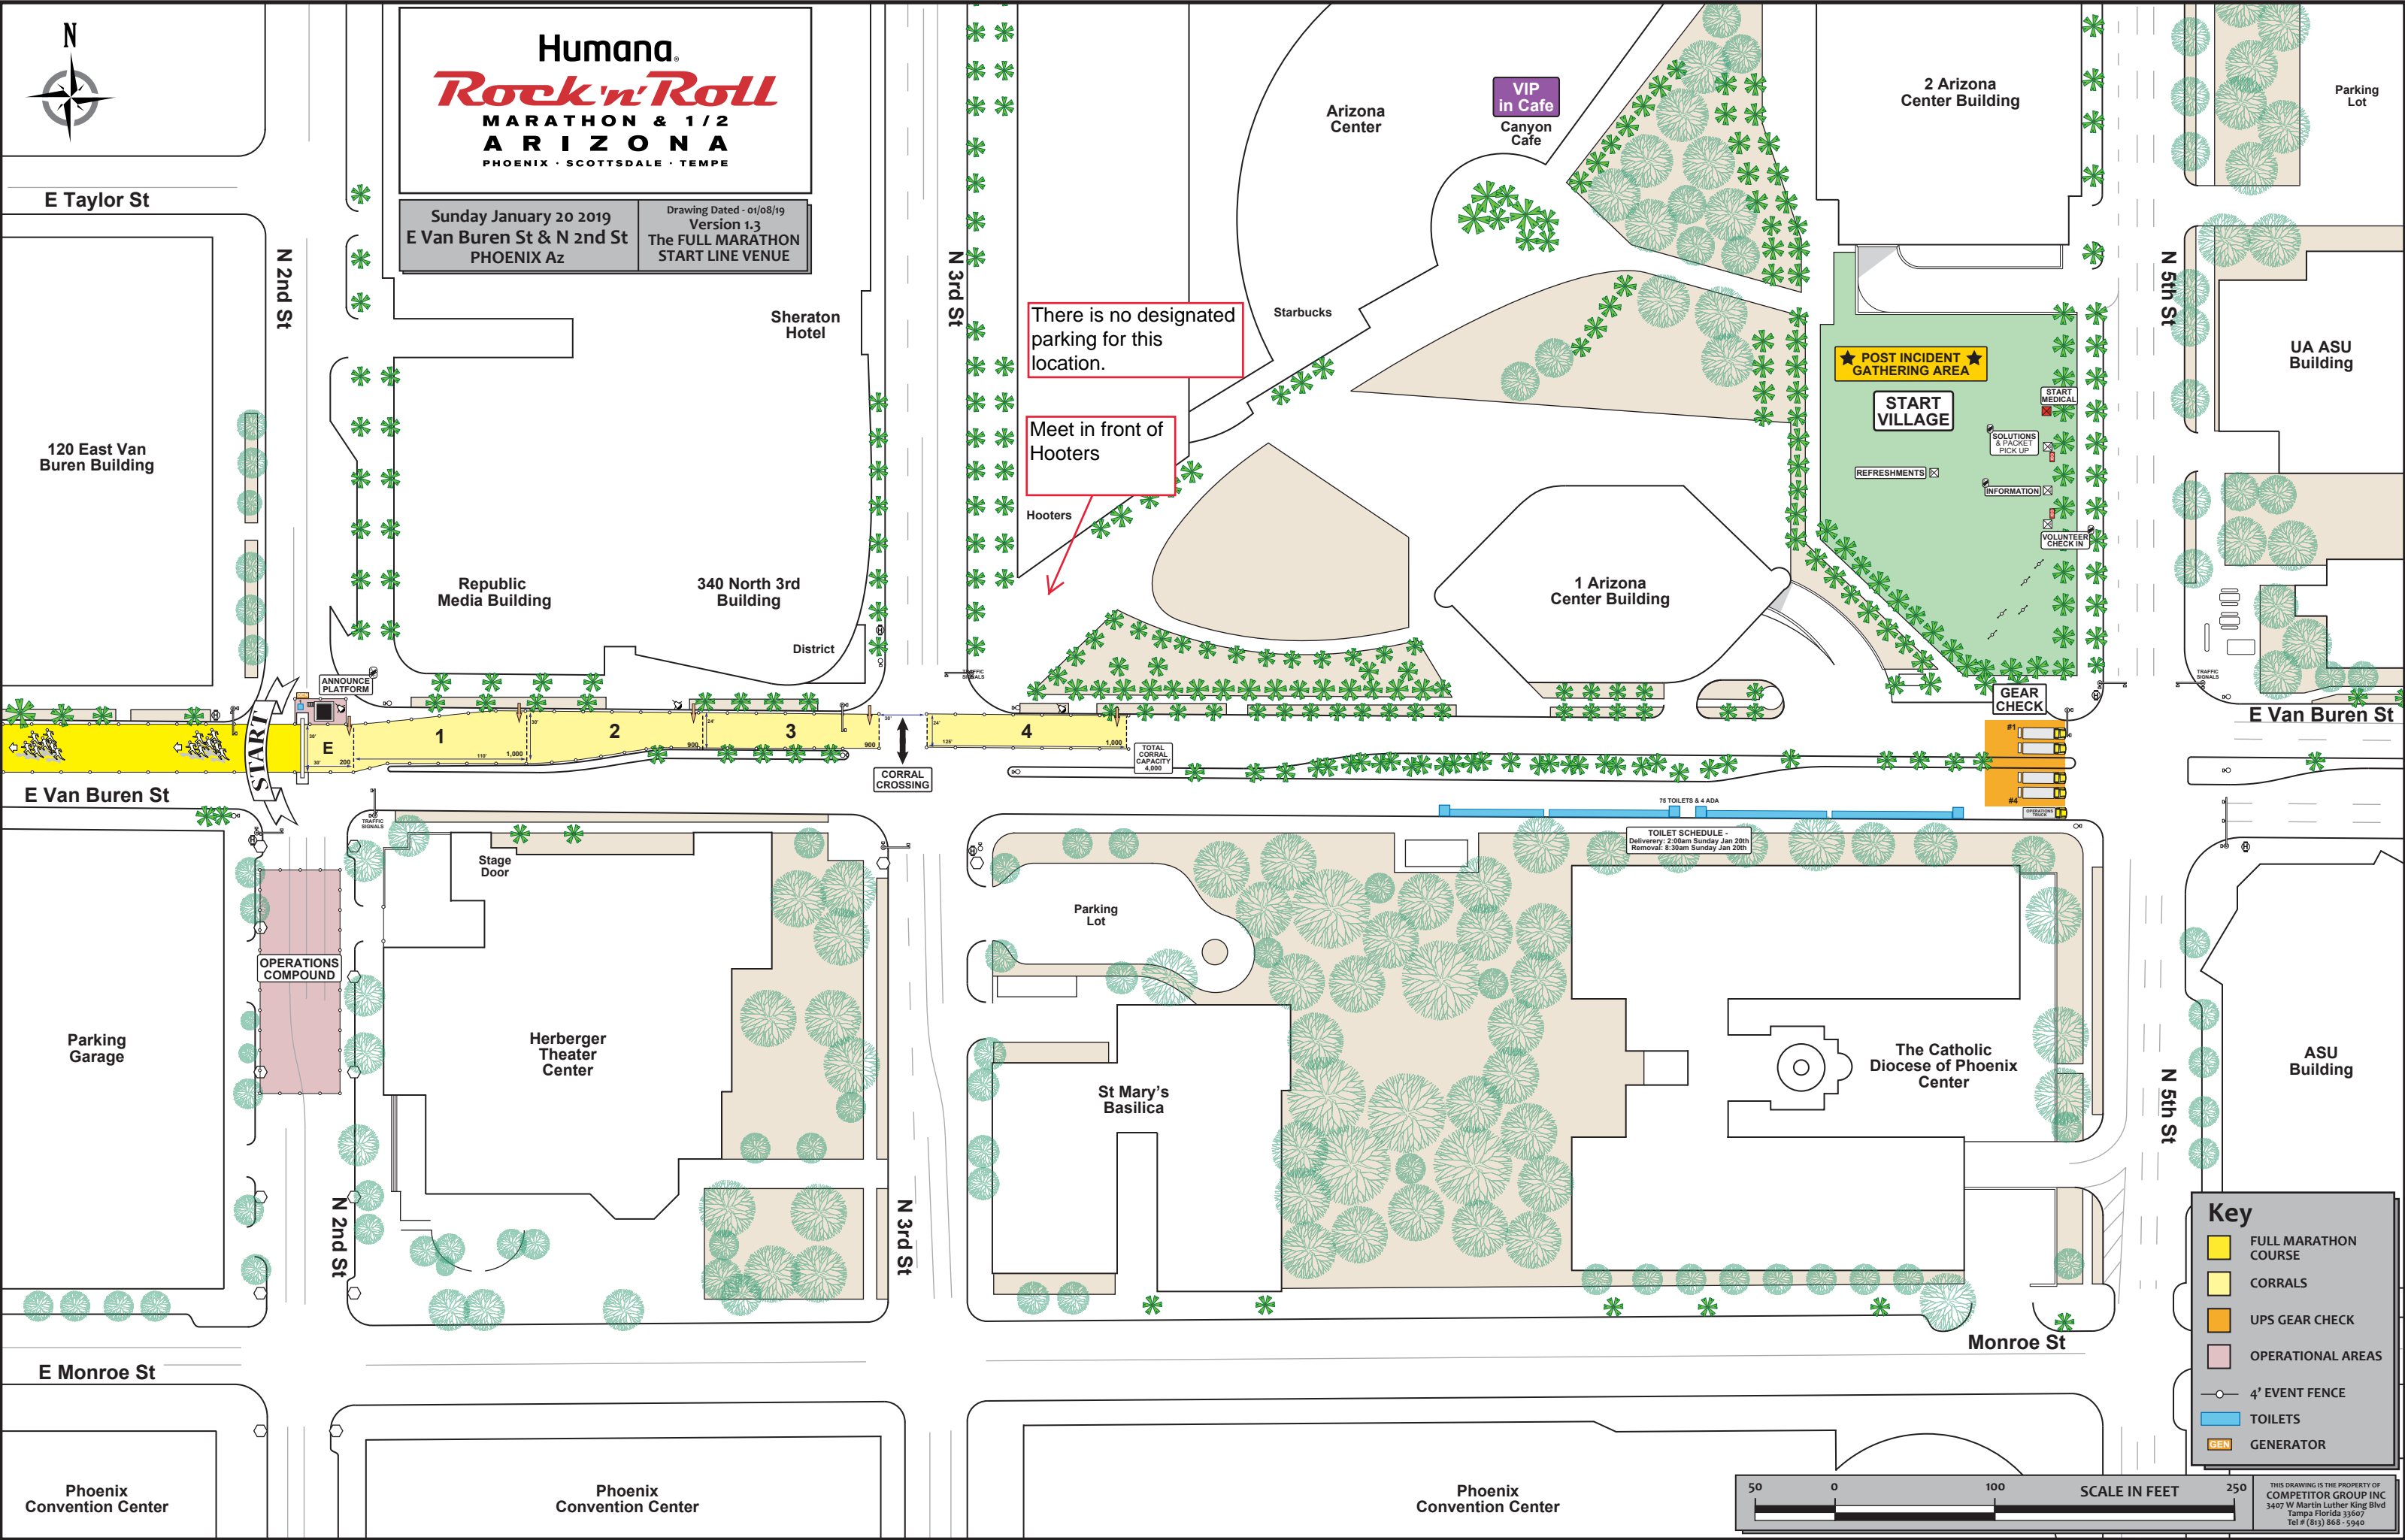

**Humana.**  
**Rock'n'Roll**  
**MARATHON & 1/2**  
**ARIZONA**  
 PHOENIX · SCOTTSDALE · TEMPE

Sunday January 20 2019  
 E Van Buren St & N 2nd St  
 PHOENIX Az

Drawing Dated - 01/08/19  
 Version 1.3  
 The FULL MARATHON  
 START LINE VENUE

There is no designated parking for this location.

Meet in front of Hooters

**Key**

- FULL MARATHON COURSE
- CORRALS
- UPS GEAR CHECK
- OPERATIONAL AREAS
- 4' EVENT FENCE
- TOILETS
- GEN GENERATOR

50 0 100 250  
**SCALE IN FEET**