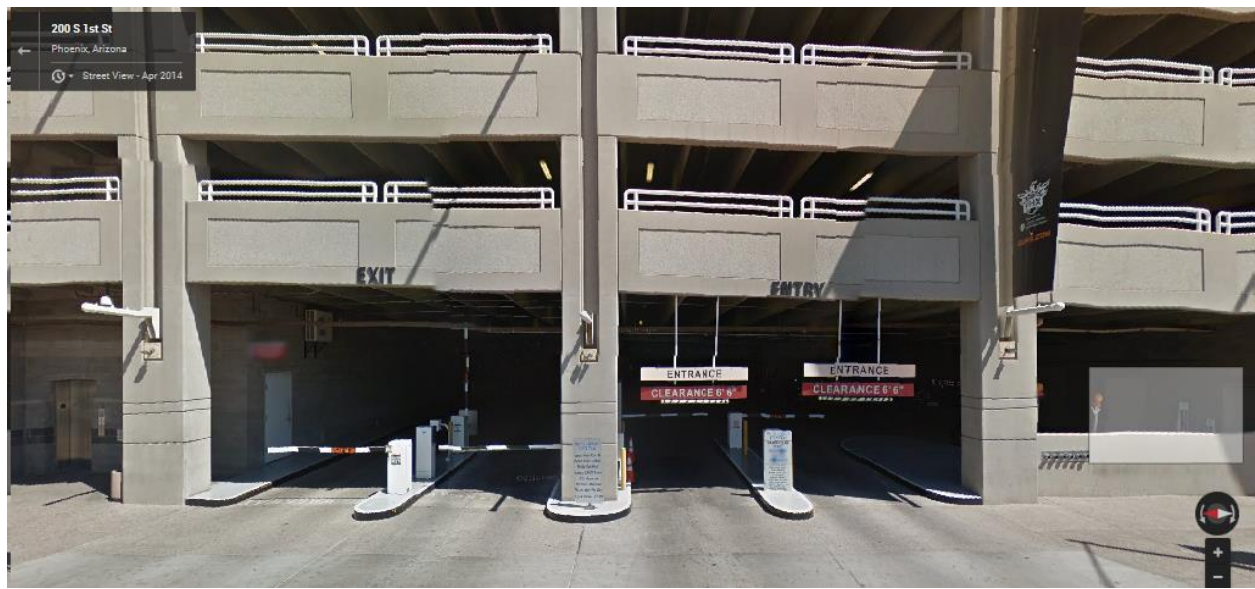

201 E Jefferson Street Phoenix, AZ 85004

After parking you will walk into the parking garage via the entrance shown below with an orange arrow. Once you walk into the garage, walk straight back and go to the door in front of you. That will take you into a stairwell and you will go downstairs until you reach the bottom. Then you will go through the door on your left and head into the security lobby.

PARKING:

You can park at the Chase Field parking garage (NE corner of 4th Street and Buchanan) on days that they do not have events for \$2. For event days it can vary. Check with the schedulers to find out where to park each time you are scheduled to be sure it hasn't changed.