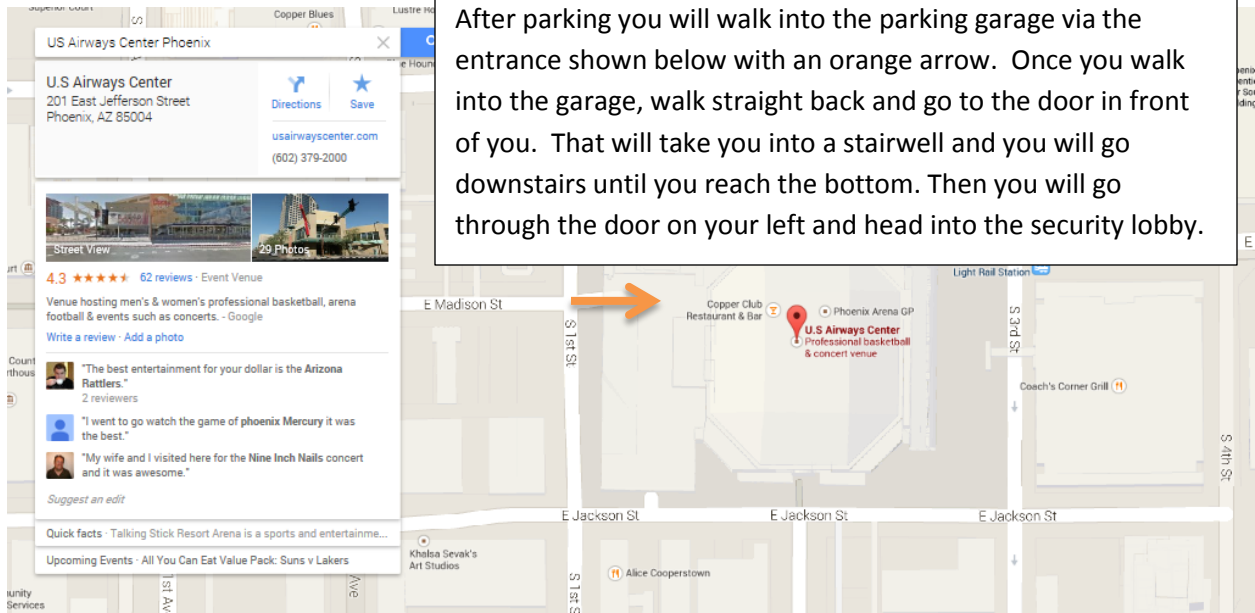

201 E Jefferson Street Phoenix, AZ 85004

After parking you will walk into the parking garage via the entrance shown below with an orange arrow. Once you walk into the garage, walk straight back and go to the door in front of you. That will take you into a stairwell and you will go downstairs until you reach the bottom. Then you will go through the door on your left and head into the security lobby.

PARKING:

You can park at the Chase Field parking garage (NE corner of 4th Street and Buchanan) on days that they do not have events for \$2. For event days it can vary. Check with the schedulers to find out where to park each time you are scheduled to be sure it hasn't changed.