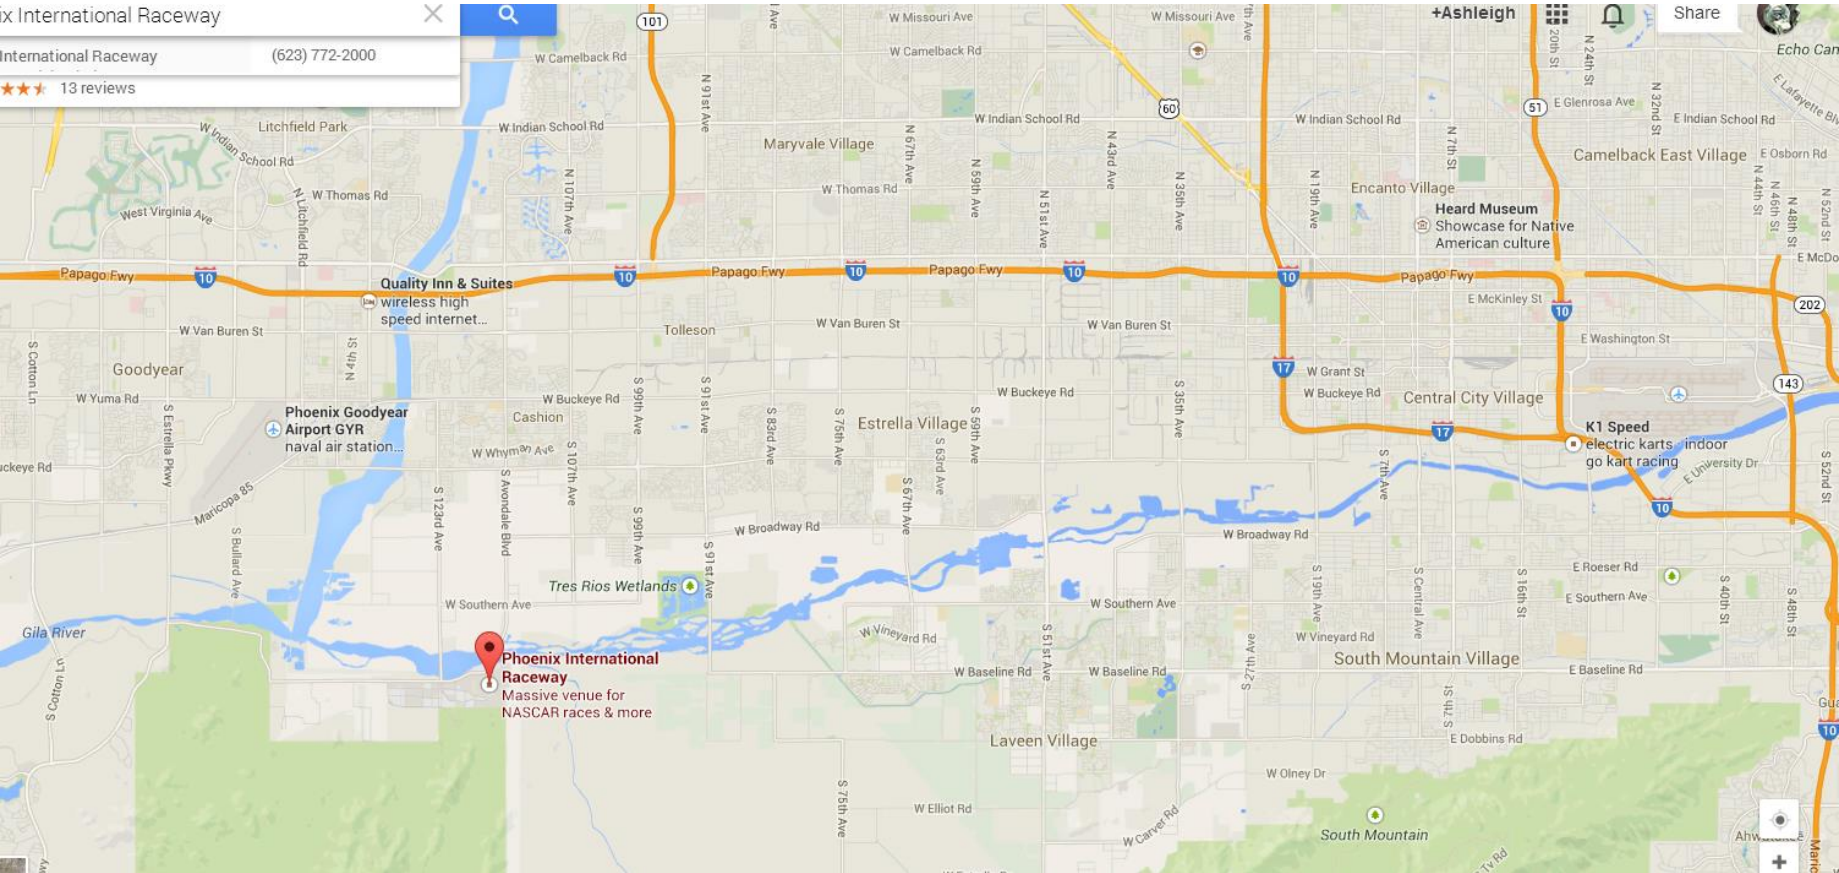

The Base & Meridian Wildlife Area is right next to Phoenix International Raceway, at 7602 S. Avondale Blvd., Avondale, AZ 85323. PIR is shown on the map with a red icon & label. Please see next map for a closer view.

This is a closer view. As you can see, you will take Avondale Rd. down until you cross the river. You will take the next (sharp) left, and follow it to the end of that road. This is where the event entrance will be set up for the Tres Rios Festival.

And lastly, here's a satellite view of the area. There is a dirt lot right there next to the entrance on the left where you can park.