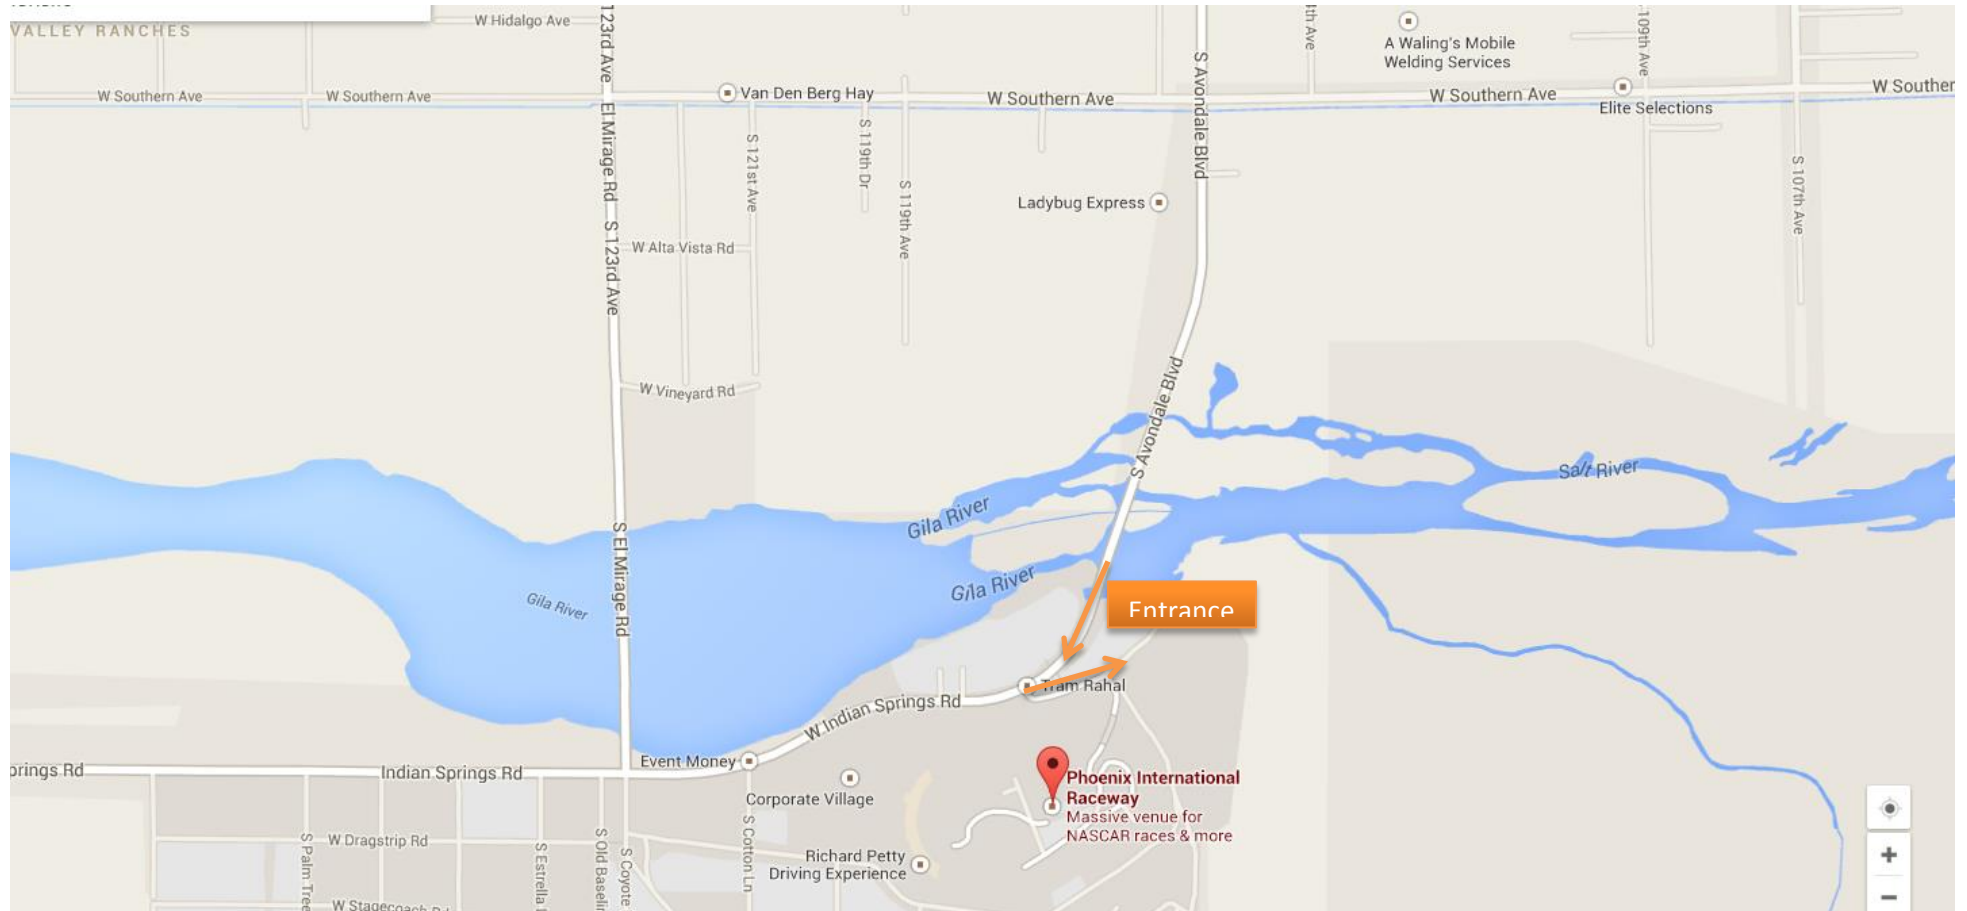

The Base & Meridian Wildlife Area is right next to Phoenix International Raceway, at 7602 S. Avondale Blvd., Avondale, AZ 85323. PIR is shown on the map with a red icon & label. Please see next map for a closer view.

This is a closer view. As you can see, you will take Avondale Rd. down until you cross the river. You will take the next (sharp) left, and follow it to the end of that road. This is where the event entrance will be set up for the Tres Rios Festival.

And lastly, here's a satellite view of the area. There is a dirt lot right there next to the entrance on the left where you can park.